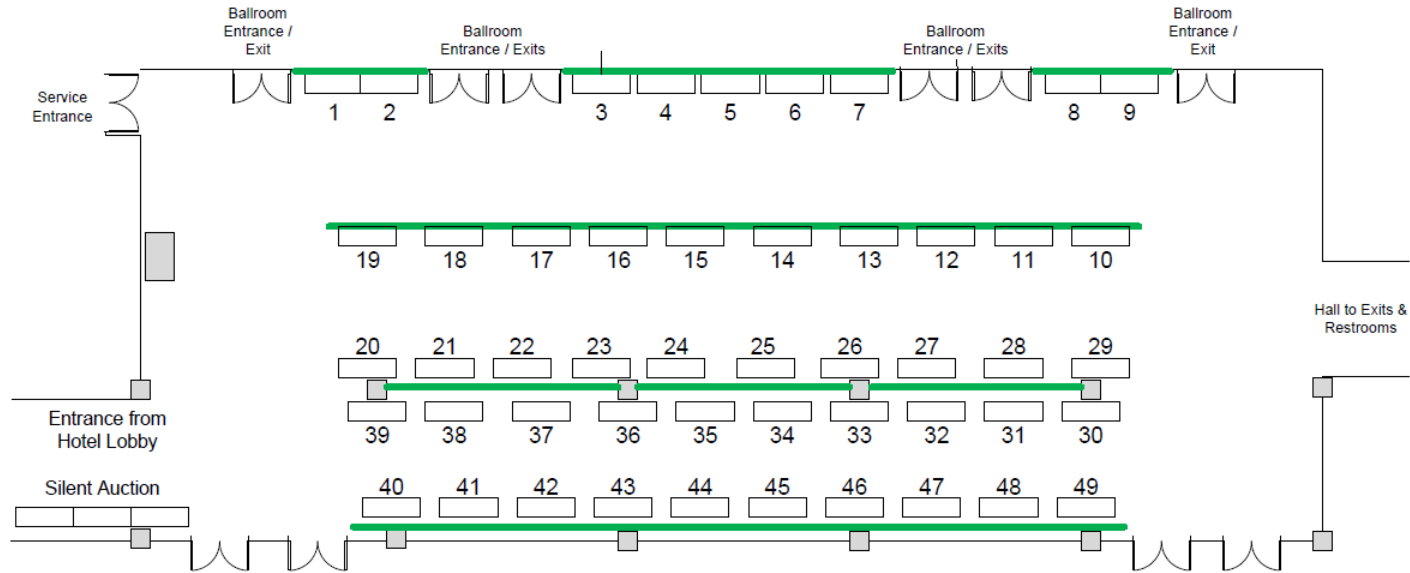

# SEC AAAE ANNUAL CONFERENCE EXHIBIT HALL

MARCH 17-19, 2024

Space	Company	Space	Company	Space	Company
1	Charlotte Douglas International Airport	18	Crawford, Murphy & Tilly, Inc.	35	Ken Weeden & Associates
2	Charlotte Douglas International Airport	19	Reed Joseph	36	Hubner Manufacturing Corp
3	ReciteMe	20	Gatekeeper Systems	37	McFarland Johnson
4	Garver USA	21	Airline Data	38	THC
5	Nashville International Airport	22	ProDIGIQ	39	DS Brown
6	Atlantic Aviation	23	Forbo Flooring Systems	40	Infax, Inc.
7	ACS Firm	24	JBT Aero Tech	41	Southeast Cement Promotion Association
8	SITA	25	Lost Returns	42	FPT Infrastructure
9	Allen & Hoshall	26	Carpet Specialties/Interface	43	Hanson Professional Services
10	Kemp Management Solutions	27	GoApron	44	Schindler Elevator
11	TK Airport Solutions	28	1200.Aero	45	Honeywell
12	SARCOR, LLC	29	Doormakaba	46	EBCO Aviation Insurance
13	Archetype S.C., Inc.	30	Silicone Specialties, Inc.	47	STV, Inc.
14	MCA	31	Dunn Building Company	48	Coast2Coast Survey Corp
15	Slade	32	Goodwyn Mills Cawood	49	Airport Monitoring
16	Consolidated Facility Services	33	Associated Asphalt		
17	Signature Aviation	34	Greater Birmingham CVB		